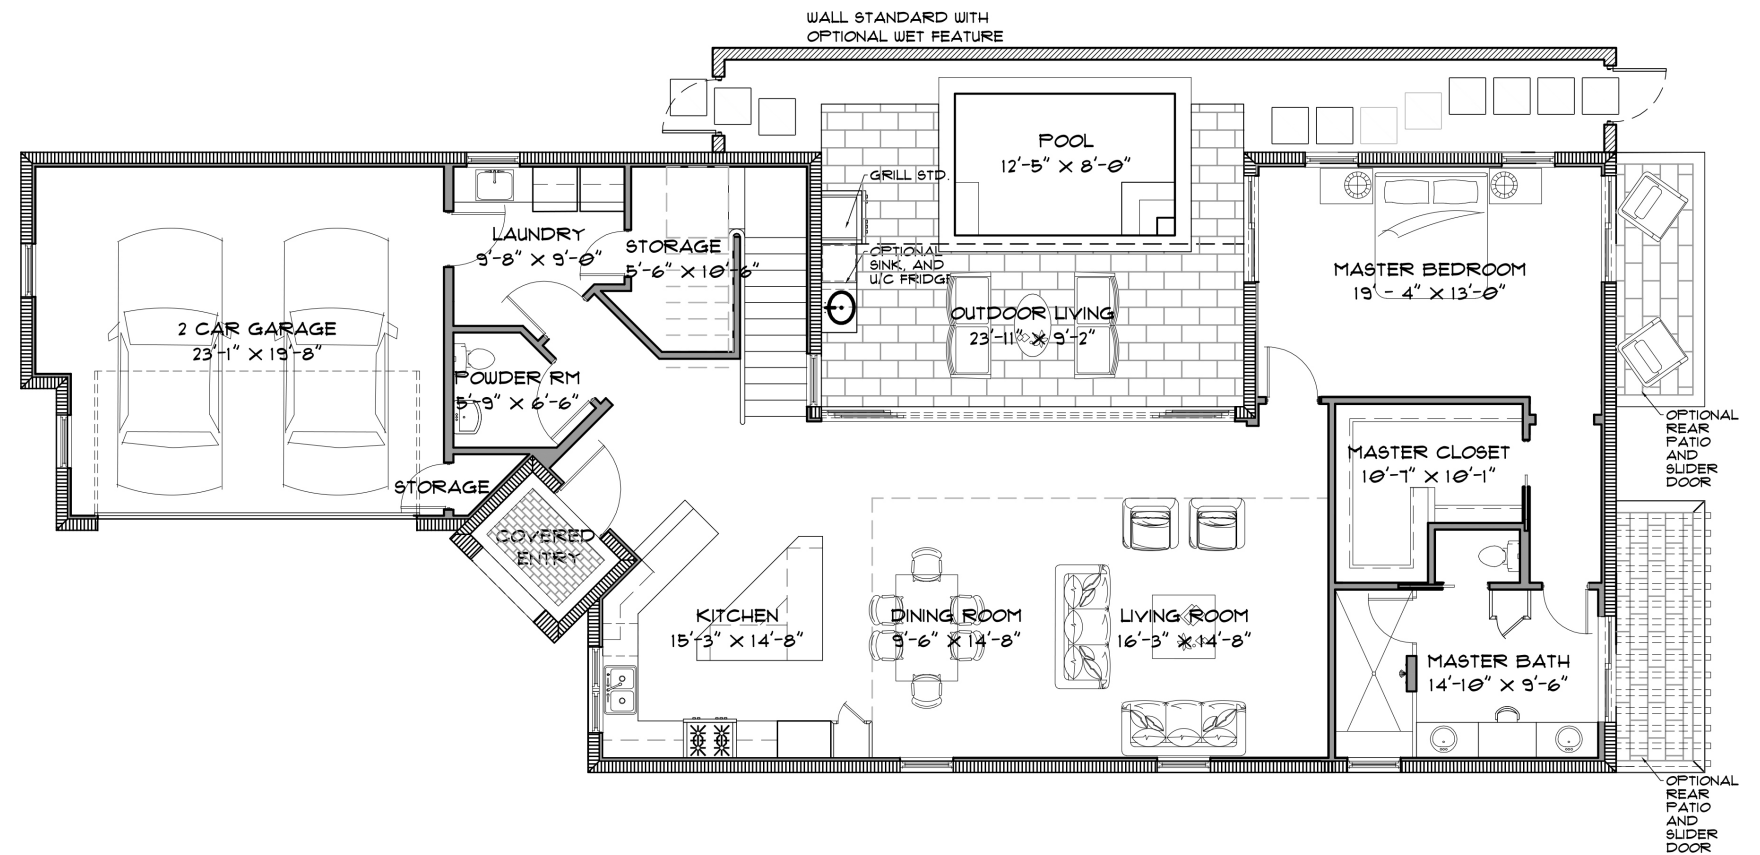

LE CIEL

3 Bedrooms
3.5 Bathrooms

Lower Floor 1,828 SQ. FT.

Upper Floor 1,003 SQ. FT.

Total Under Air 2,831 SQ. FT.

Marketed exclusively by
Premier Sotheby's
INTERNATIONAL REALTY
Each office is independently owned and operated

LE CIEL Options

Master bathroom options

LE CIEL
Single Family

9123 Strada Place, Suite 7125 Naples, FL 34108

239.594.9400

residencesatmercato.com