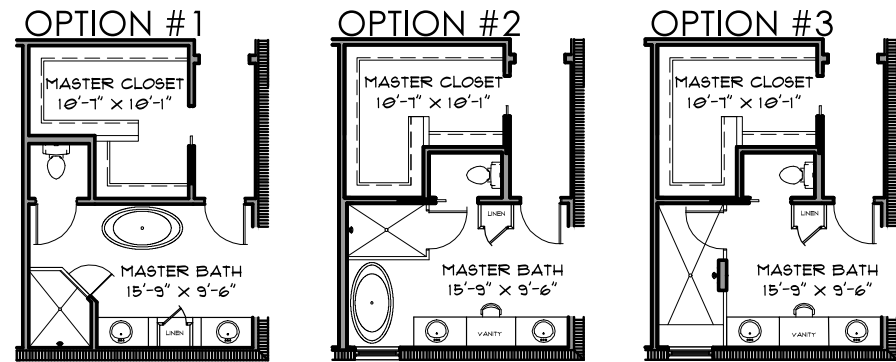

LE CIEL Options

Master bathroom options

LE CIEL
Single Family

9123 Strada Place, Suite 7125 Naples, FL 34108

239.594.9400

residencesatmercato.com